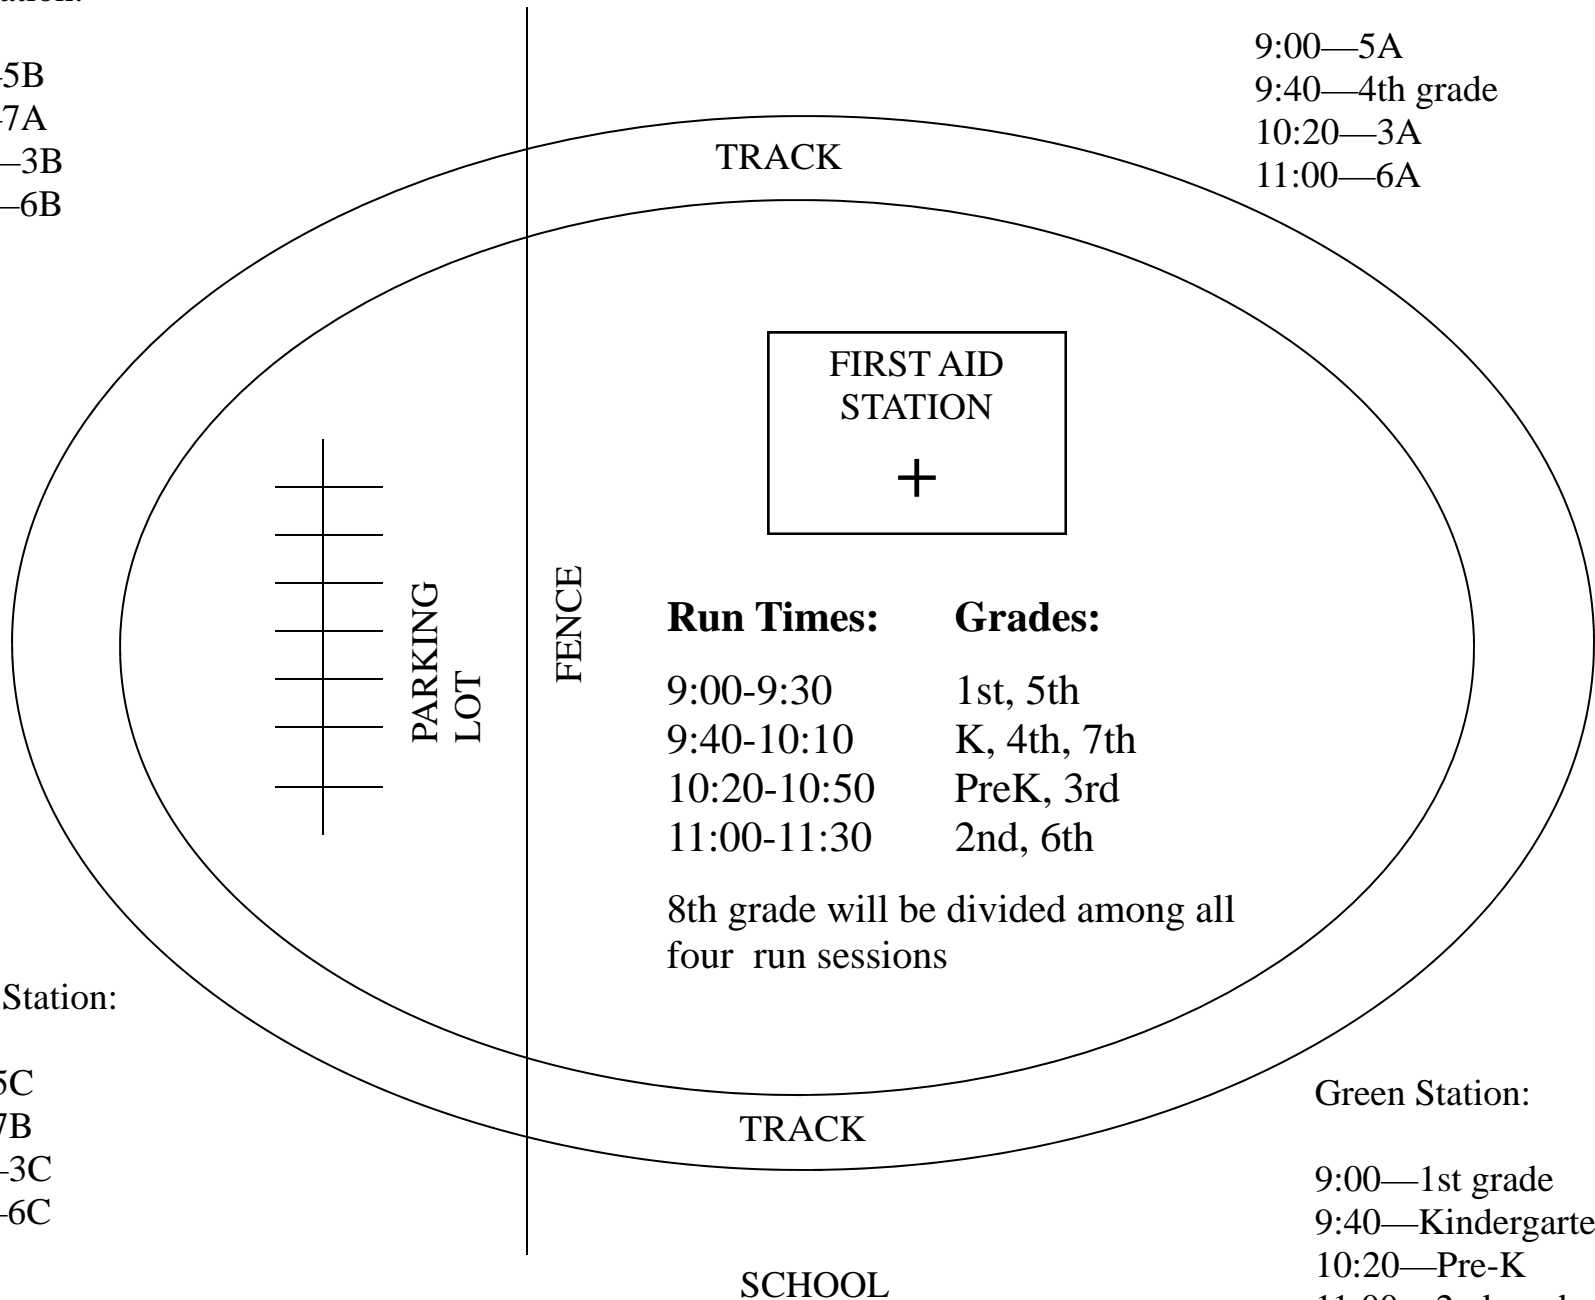

JOG-A-THON MAP

Red Station:

9:00—5B
9:40—7A
10:20—3B
11:00—6B

Blue Station:

9:00—5A
9:40—4th grade
10:20—3A
11:00—6A

Yellow Station:

9:00—5C
9:40—7B
10:20—3C
11:00—6C

Green Station:

9:00—1st grade
9:40—Kindergarten
10:20—Pre-K
11:00—2nd grade