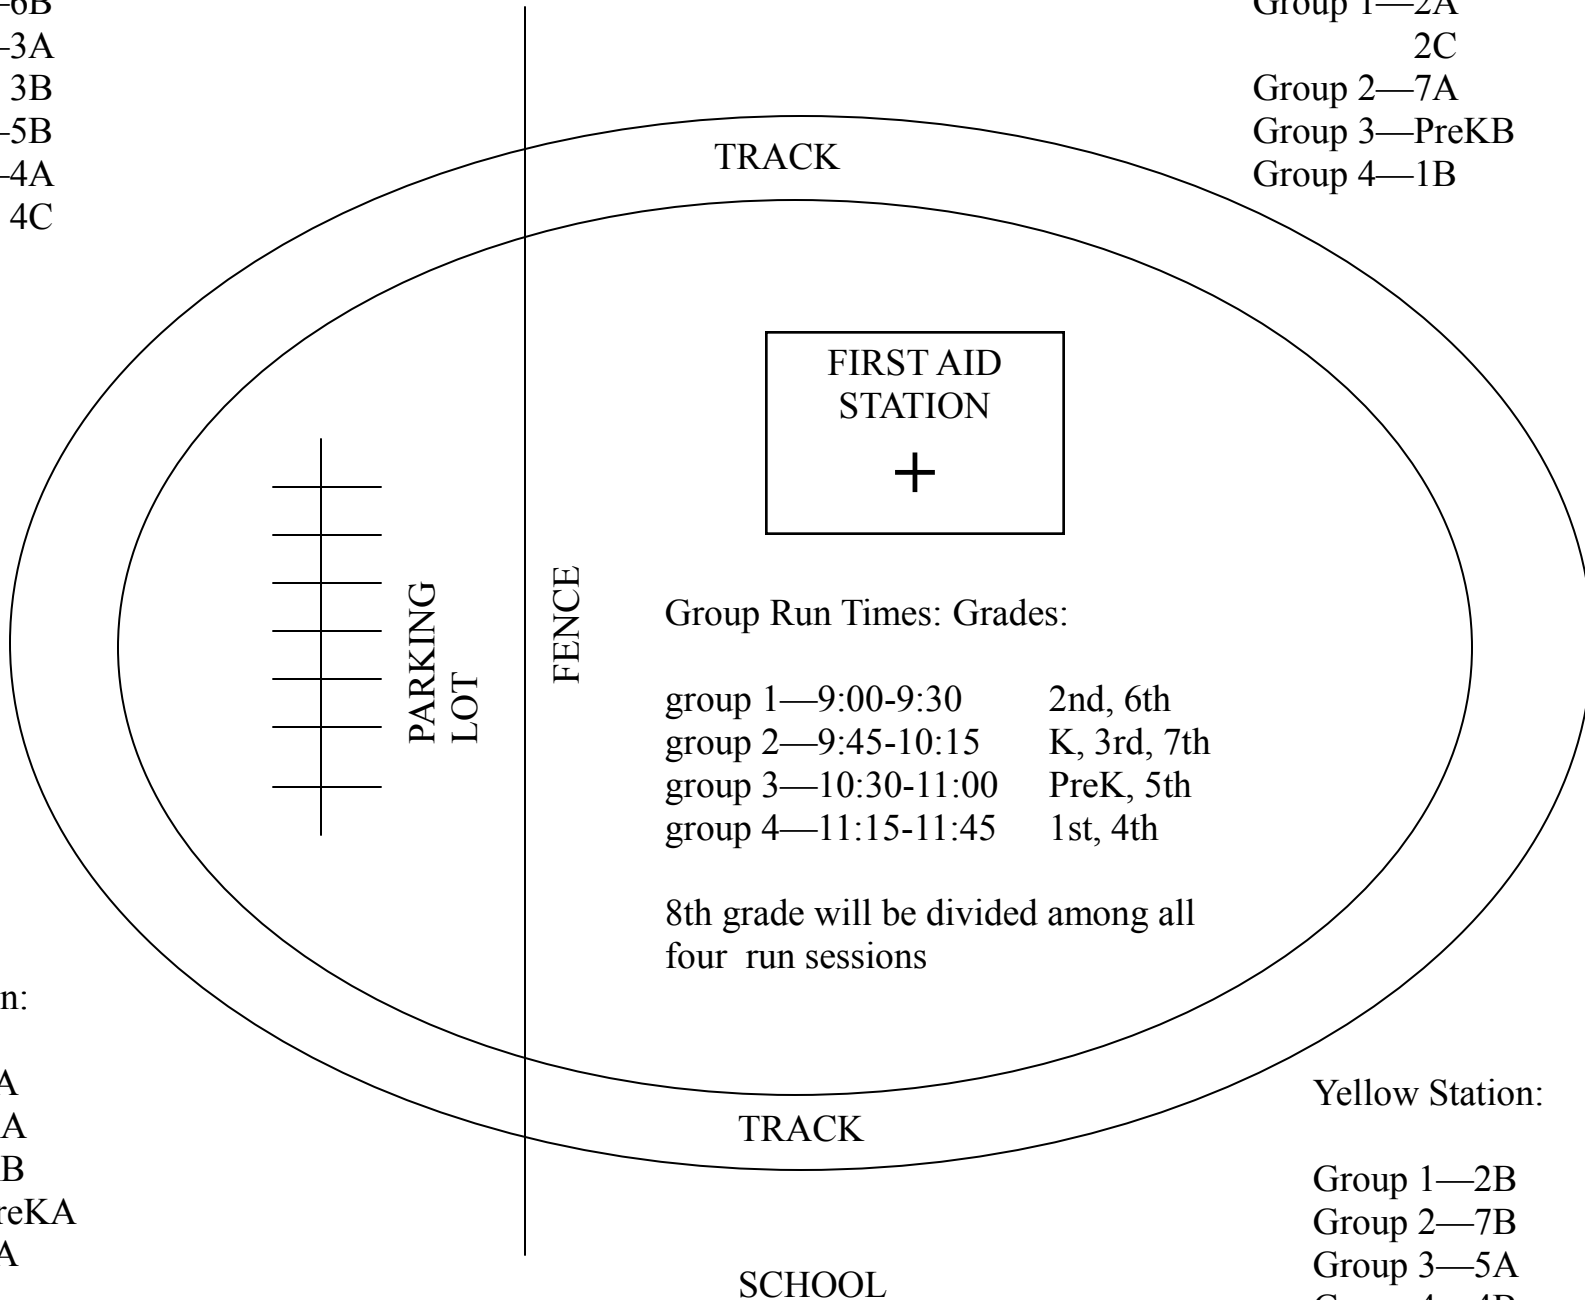

Blue Station:

- Group 1—6B
- Group 2—3A
3B
- Group 3—5B
- Group 4—4A
4C

JOG-A-THON MAP

Red Station:

- Group 1—2A
2C
- Group 2—7A
- Group 3—PreKB
- Group 4—1B

Group Run Times: Grades:

- group 1—9:00-9:30 2nd, 6th
- group 2—9:45-10:15 K, 3rd, 7th
- group 3—10:30-11:00 PreK, 5th
- group 4—11:15-11:45 1st, 4th

8th grade will be divided among all four run sessions

Green Station:

- Group 1—6A
- Group 2—KA
KB
- Group 3—PreKA
- Group 4—1A

Yellow Station:

- Group 1—2B
- Group 2—7B
- Group 3—5A
- Group 4—4B